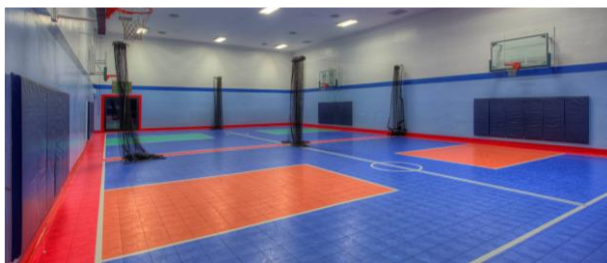

KIDCARE HOURS

CURRENTLY CLOSED

TCR

2600 NETHERLAND AVE
RIVERDALE, NY 10463

718-796-9099
www.tcr-nyc.com

The Club of Riverdale
2600 Netherland Ave
Riverdale, NY 10463

718-796-9099

TCR-NYC.com