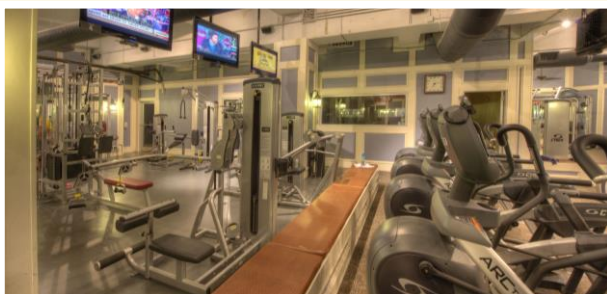

KIDCARE HOURS

CURRENTLY CLOSED

TCR

2600 NETHERLAND AVE
RIVERDALE, NY 10463

718-796-9099
www.tcr-nyc.com

The Club of Riverdale
2600 Netherland Ave
Riverdale, NY 10463

718-796-9099

TCR-NYC.com