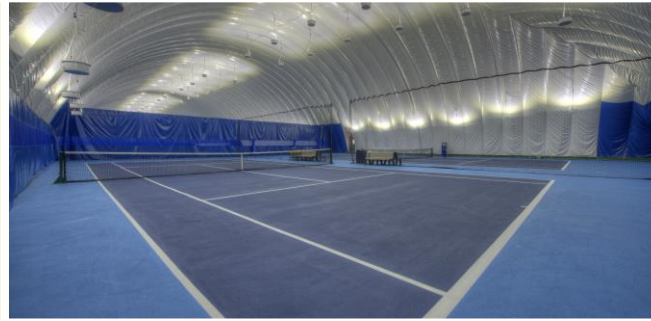

FACILITIES FOR
THE WHOLE
FAMILY TO ENJOY!